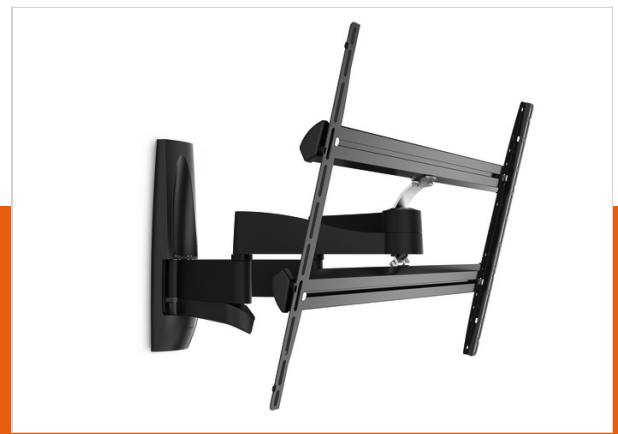

WALL 3450 Full-Motion TV Wall Mount

Article number (SKU) 8354140
 Colour Black

Key Benefits

- Smoothly turn your TV up to 120°, Hide all unsightly cables, Screen Protection System - Protect your TV from bumping into the wall, Ultra strong - built for heavy TVs, Also suitable for a tv in a cabinet or niche, Use the app and mark the first drilling hole easily!

Full motion TV wall mount with double support arms for TVs up to max. 55 kg

The WALL 3450 is designed especially for extra-large and heavy TVs. A solid mount for TVs from 55" to 100" (140-254 cm). The maximum turning angle is 120° and the max. tilting angle is 15°.

Sturdy construction thanks to double support arms, also for large and heavy TVs

The unique construction with two support arms ensures a stable and powerful weight capacity. The Screen Protection System prevents your TV from touching the wall.

Product type number	WALL 3450
Article number (SKU)	8354140
Colour	Black
EAN single box	8712285335600
Product size	XL
TÜV certified	Yes
Tilt	Tilt up to 15°
Turn	Up to 120° - ultra strong
Guarantee	Lifetime
Min. screen size (inch)	55
Max. screen size (inch)	100
Max. weight load (kg)	55
Min. hole pattern	100mm x 100mm
Max. hole pattern	800mm x 400mm
Max. bolt size	M8
Max. height of interface (mm)	824
Max. width of interface (mm)	470