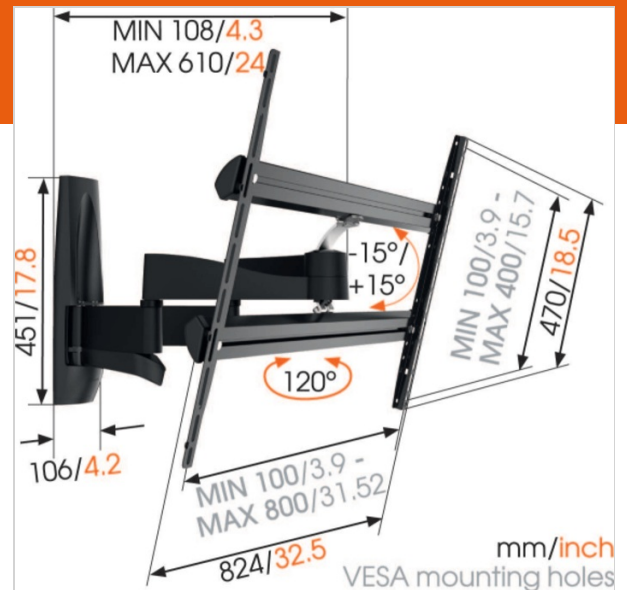

WALL 3450 Full-Motion TV Wall Mount

Article number (SKU) 8354140
 Colour Black

Key Benefits

- Smoothly turn your TV up to 120°, Hide all unsightly cables, Screen Protection System - Protect your TV from bumping into the wall, Ultra strong - built for heavy TVs, Also suitable for a tv in a cabinet or niche, Use the app and mark the first drilling hole easily!

Full motion TV wall mount with double support arms for TVs up to max. 55 kg

The WALL 3450 is designed especially for extra-large and heavy TVs. A solid mount for TVs from 55" to 100" (140-254 cm). The maximum turning angle is 120° and the max. tilting angle is 15°.

Sturdy construction thanks to double support arms, also for large and heavy TVs

The unique construction with two support arms ensures a stable and powerful weight capacity. The Screen Protection System prevents your TV from touching the wall.

Product type number	WALL 3450
Article number (SKU)	8354140
Colour	Black
EAN single box	8712285335600
Product size	XL
TÜV certified	Yes
Tilt	Tilt up to 15°
Turn	Up to 120° - ultra strong
Guarantee	Lifetime
Min. screen size (inch)	55
Max. screen size (inch)	100
Max. weight load (kg)	55
Min. hole pattern	100mm x 100mm
Max. hole pattern	800mm x 400mm
Max. bolt size	M8
Max. height of interface (mm)	824
Max. width of interface (mm)	470