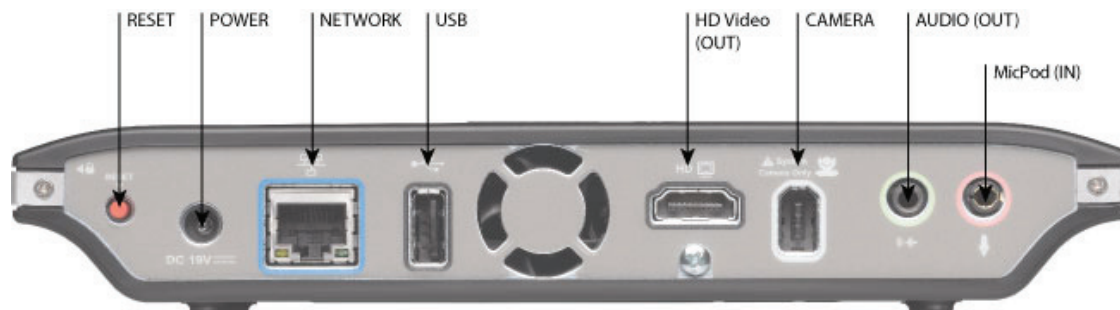

Adaptive Motion Control (AMC)
NAT/Firewall Traversal (H.460/SIP)
IPv4 and IPv6 support
Auto bandwidth detection

Directory and Address Book

Up to 1000 local directory entries
Save, Lock, Remove Redial List features
Missed call notification
Auto-Discovery directory lookup (patent pending)
LDAP support / H.350 compliant
Skype™ Contacts support

System Management

SNMP
Backup and Restore capability

Power

AC Voltage 100-240V, 50-60 Hz, 1.0A via external power supply

Environmental Data

Operating temperature: 0 C (32 F) to 40 C (104 F)
Operating Humidity: 15% to 85%, non-condensing
Storage temperature: -20 C (-4 F) to 60 C (140 F)
Storage humidity: 10% to 90%, non-condensing

Codec Dimensions

Width: 206mm (8.1")
Depth: 121mm (4.7")
Height: 33mm (1.3")
Weight: 0.45Kg (1.0 lbs)

Regulatory Model Number
LifeSize Passport = LFZ-014

Regulatory Certifications
FCC Class A: LifeSize Passport - LifeSize Camera
FCC Class B: LifeSize Passport - LifeSize Focus

For additional information: www.lifesize.com/support

Information contained in this document is subject to change without notice. LifeSize® is the registered trademark or trademark of LifeSize Communications Inc. All other trademarks are the property of their respective owners. For patents covering LifeSize® products refer to <http://www.lifesize.com/support/legal>.
© Copyright 2009. All rights reserved. October 2009.

Corporate Headquarters:
901 S. Mopac Expressway
Building 3, Suite 300
Austin, Texas 78746 USA

Phone: +1 512 347 9300
Fax: +1 512 347 9301
Email: info@lifesize.com
www.lifesize.com

EMEA:
LifeSize Communications
Toll-Free Europe
008000 999 09 799

APAC:
LifeSize Communications
Hong Kong
Phone: +852 3189 7688